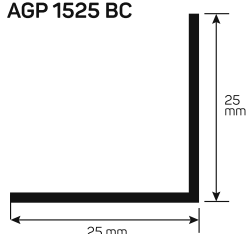

AGP 15 BC
AGP 15 NC
AGP 1525 BC

AGP 25 BC
AGP 25 NC
AGP 2527 BC